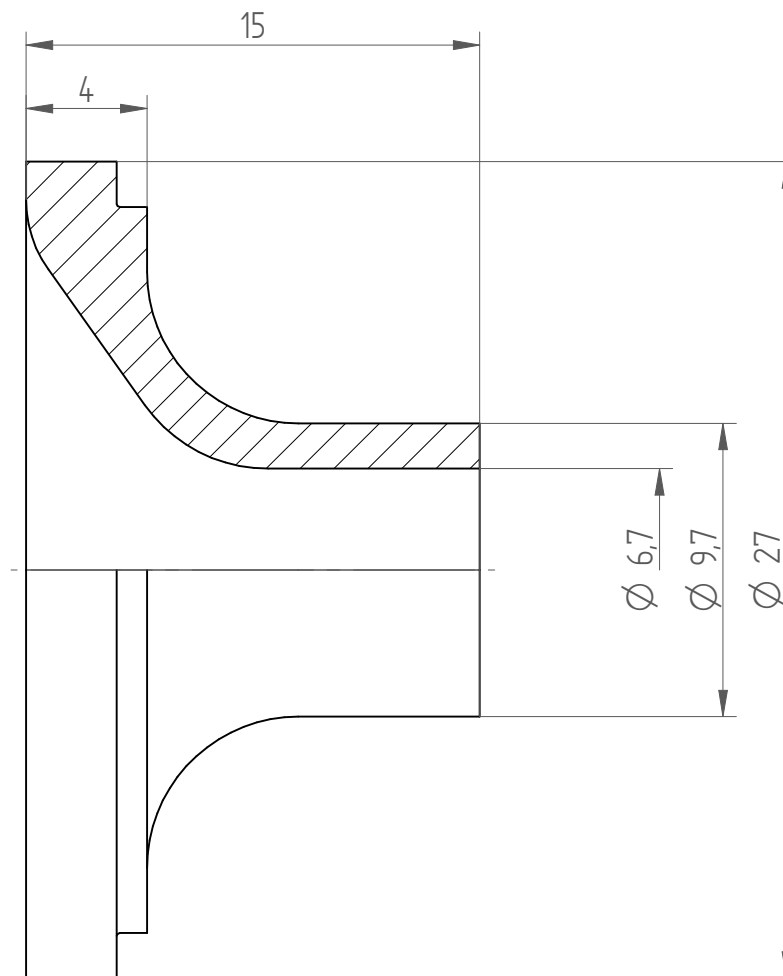

Swiss
Precision
Tools

REGO-FIX®

REGO-FIX AG
Obermattweg 60
4456 Tenniken / Switzerland

Phone +41 61 976 14 66
Fax +41 61 976 14 14
www.rego-fix.com

This is a non-controlled copy. All information given herein is subject to change without notice

The information given herein has been carefully checked and is believed to be correct. REGO-FIX, however, assumes no responsibility or liability for any errors, inaccuracies or omissions that may appear in this drawing

This document is subject to copyright laws. No part of this document may be reproduced or transmitted in any form or any means, electronic or mechanic, for any purpose, without the express written permission of REGO-FIX

Type : KS_ER32_D1/4"
Part No. : 393230635
Date : 15.09.2014
Scale : 4:1